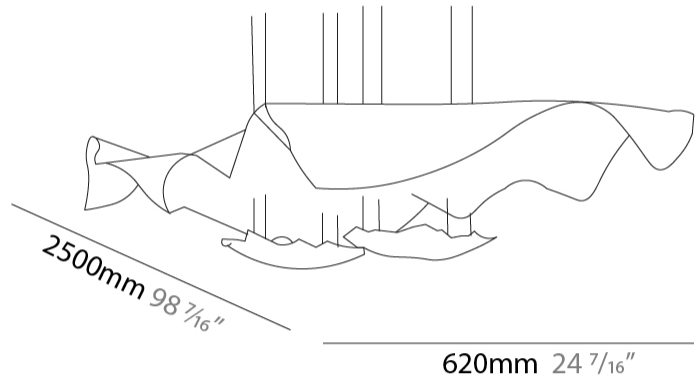

GENERAL

Series: Crash
Brand: Knikerboker
Division: Design
Mounting Type: Suspension
Mounting Location: Ceiling
Subcategory: Pendant

PHYSICAL

Shape: Curves
Length (mm): 2500
Length (in): 98 7/16
Width (mm): 620
Width (in): 24 7/16
Max. Overall Height (mm): 2000
Max. Overall Height (in): 78 3/4
Light Distribution: Indirect
Fixture Finish: EWH / EBK / MAN / COF / PRD / SLF / GLF / CLF / BRL / EWS / EWG / EWC / EWR / EBS / EBG / EBC / EBC / EBB / MAS / MAD / MAC / MAB / COS / CGO / CCL / CBL / PRS / PRG / PRC / PRB
Fixture Material: Metal
Cable Details: 4 Steel Cable 2000mm / 78 3/4" - Silicon Cable 2000mm / 78 3/4"

ELECTRICAL

Lamp Type: LED
Input Wattage (W): 42
Total Output Wattage (W): 40
Dimming: Tri-Mode (Non-Dimming and Phase Dimming (120Vac only) and 0-10V Dimming)
Driver Included: Yes
Driver Location: Integrated
Driver Type: Constant Current - Universal
Driver Class: Class 2
Input Voltage (V): 120 - 277
Constant Current (MA): 250
Upon Request: 0-10Vdc dimming / Phase dimming @120Vac / 277Vac

LED

Number of LEDs: 4
Color Temperature (°K): 3000
Max. Delivered Lumen (lm): 4400
CRI: >85 CRI
Lamp Life (hrs): 50000

OPTICAL

RATINGS AND CERTIFICATIONS

Certified By: Certified for North American Standards
IP rating: IP20