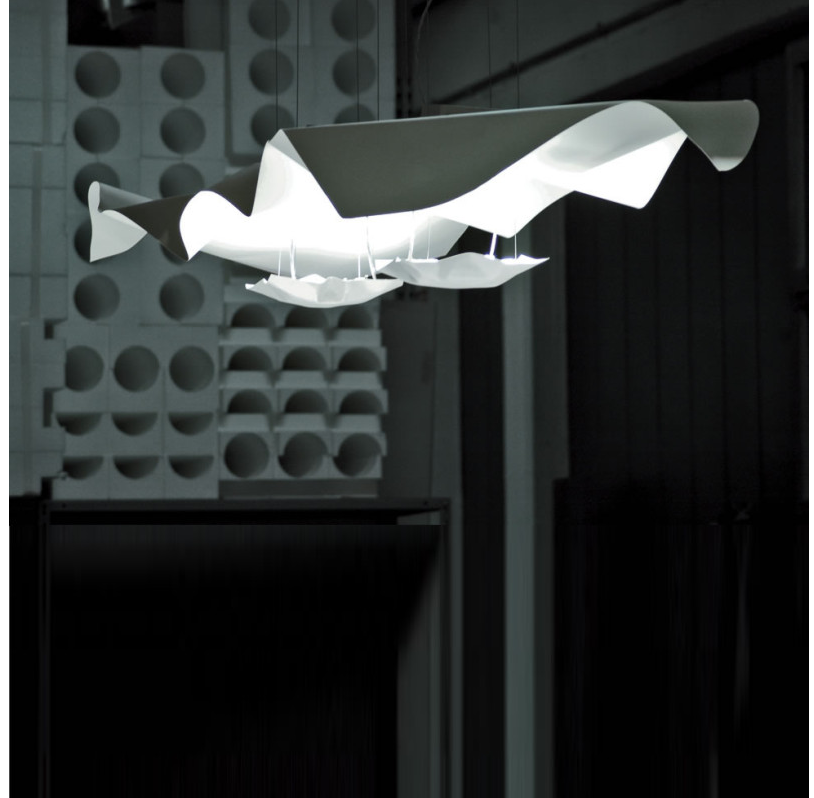

GENERAL

Series: Crash
Brand: Knikerboker
Division: Design
Mounting Type: Suspension
Mounting Location: Ceiling
Subcategory: Pendant

PHYSICAL

Shape: Curves
Length (mm): 2500
Length (in): 98 7/16
Width (mm): 620
Width (in): 24 7/16
Max. Overall Height (mm): 2000
Max. Overall Height (in): 78 3/4
Light Distribution: Indirect
Fixture Finish: EWH / EBK / MAN / COF / PRD / SLF / GLF / CLF / BRL / EWS / EWG / EWC / EWR / EBS / EBG / EBC / EBC / EBB / MAS / MAD / MAC / MAB / COS / CGO / CCL / CBL / PRS / PRG / PRC / PRB
Fixture Material: Metal
Cable Details: 4 Steel Cable 2000mm / 78 3/4" - Silicon Cable 2000mm / 78 3/4"

ELECTRICAL

Lamp Type: LED
Input Wattage (W): 42
Total Output Wattage (W): 40
Dimming: Tri-Mode (Non-Dimming and Phase Dimming (120Vac only) and 0-10V Dimming)
Driver Included: Yes
Driver Location: Integrated
Driver Type: Constant Current - Universal
Driver Class: Class 2
Input Voltage (V): 120 - 277
Constant Current (MA): 250
Upon Request: 0-10Vdc dimming / Phase dimming @120Vac / 277Vac

LED

Number of LEDs: 4
Color Temperature (°K): 3000
Max. Delivered Lumen (lm): 4400
CRI: >85 CRI
Lamp Life (hrs): 50000

OPTICAL

RATINGS AND CERTIFICATIONS

Certified By: Certified for North American Standards
IP rating: IP20