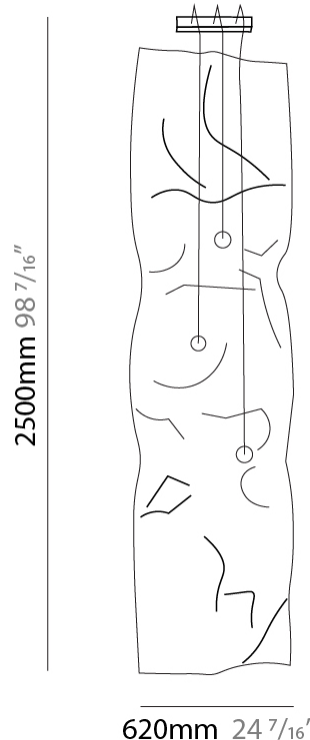

CRASH SURFACE

D133006-

base number Finish
Options

1. To build a product code in our configurator select the specify button on the base model # product page
2. To build a manual product code on this datasheet choose from the options listed below in blue font and add the suffix to the base model #

GENERAL

Series: Crash
Brand: Knikerboker
Division: Design
Mounting Type: Surface
Mounting Location: Wall
Subcategory: Ambient

PHYSICAL

Shape: Abstract
Length (mm): 2500
Length (in): 98 7/16
Height (mm): 2500
Height (in): 98 7/16
Extension (mm): 260
Extension (in): 10 1/4
Light Distribution: Direct / Indirect
Fixture Finish: EWH / EBK / MAN / COF / PRD / SLF / GLF / CLF / BRL
Fixture Material: Metal

ELECTRICAL

Lamp Type: LED
Input Wattage (W): 31.5
Total Output Wattage (W): 30
Dimming: Tri-Mode (Non-Dimming and Phase Dimming (120Vac only) and 0-10V Dimming)
Driver Included: Yes
Driver Location: Integrated
Driver Type: Constant Current - Universal
Driver Class: Class 2
Input Voltage (V): 120 - 277
Constant Current (MA): 250
Upon Request: 0-10Vdc dimming / Phase dimming @120Vac / 277Vac

LED

Number of LEDs: 3
Color Temperature (°K): 3000
Max. Delivered Lumen (lm): 540
CRI: >85 CRI
Lamp Life (hrs): 50000

OPTICAL

RATINGS AND CERTIFICATIONS

Certified By: Certified for North American Standards
IP rating: IP20

PROJECT
TYPE
SPECIFIER
QUANTITY
DATE